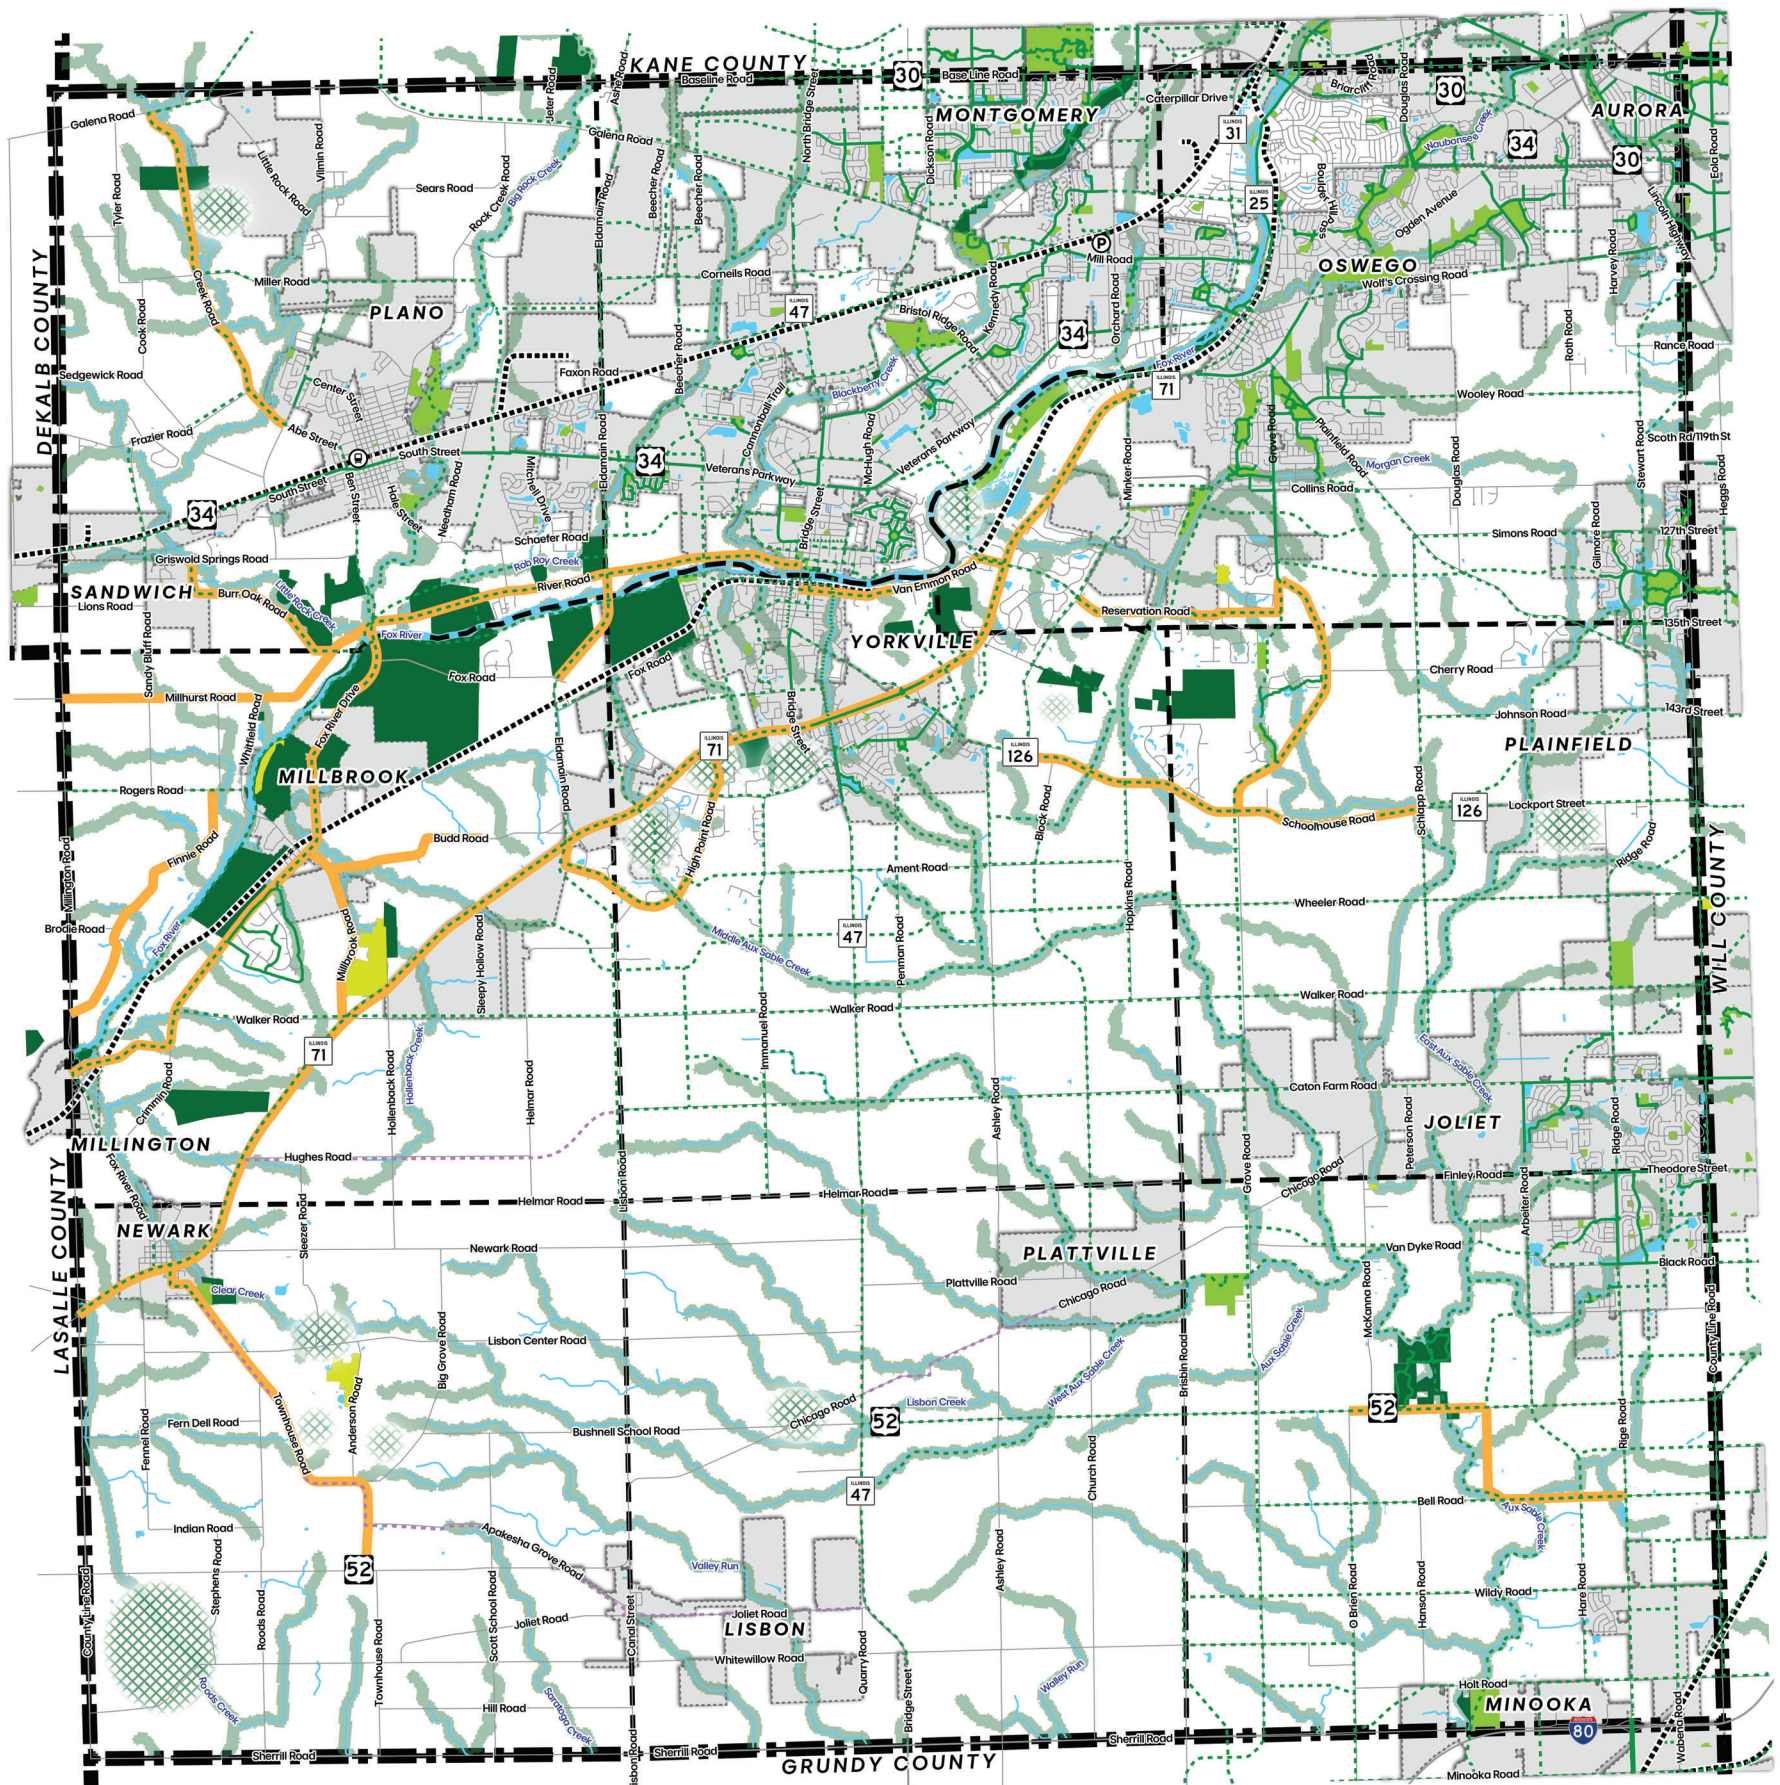

Recreational Open Space Opportunity Map

- Open Space Type**
- Forest Preserve / State Park
 - Public Park
 - Conservation Easement / Reserve
 - Stream Corridor
 - Additional Open Space Opportunity

- Pathway and Route**
- Existing Multi-Use Path
 - Multi-Use Path Extension
 - Bike Route Extension
 - Scenic Route

- Boundary**
- County
 - Township
 - Municipal

- Other**
- Water
 - Street
 - Railroad

DRAFT

4/2/2026